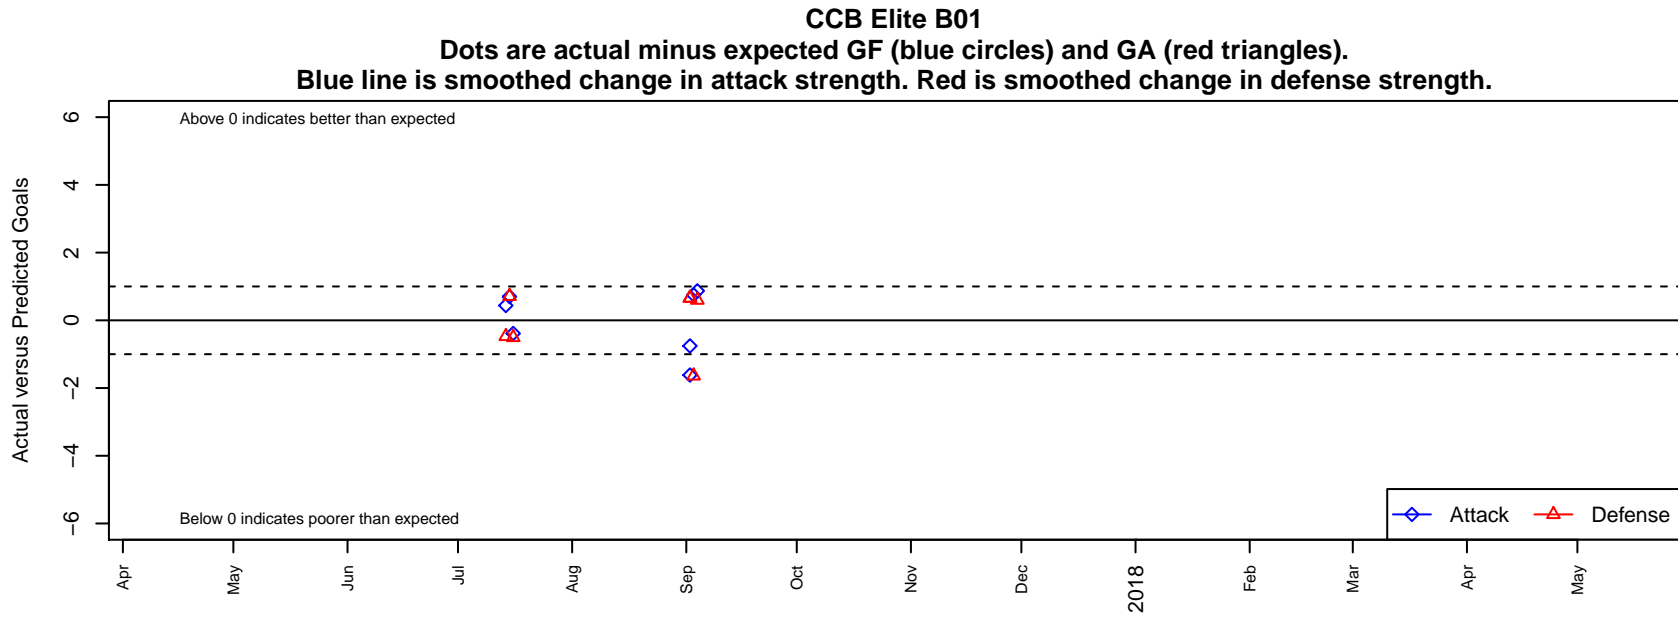

CCB Elite B01

Central City Breakers FC
, BC
B01 total strength=1603
attack=11.34 defense=23.08

alt names used:
CCB ELITE 01 (CND)
CENTRAL CITY BREAKERS UNITED (CND:BI

Venues played:
2017 Nike Crossfire Challenge Super Group U'
2017 SX Cup U17/18 Metro – Tier 2 U17